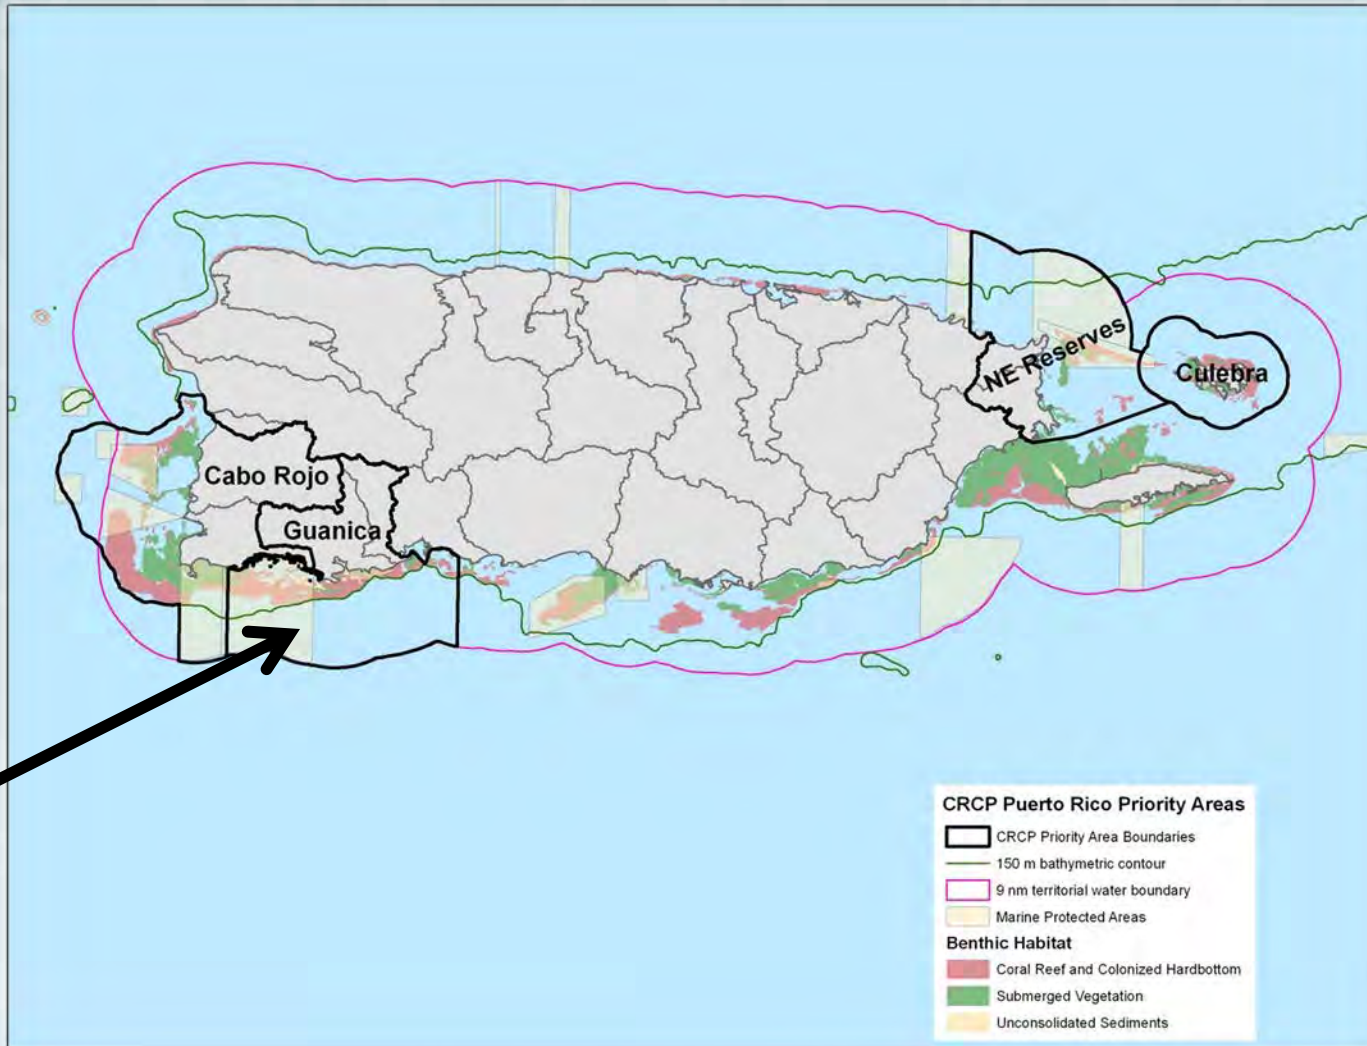

# Partnership Agencies

Direct application of resources, technical assistance, and/or program expertise

American Samoa

Hawaii

Puerto Rico

USDA-NRCS

NOAA

DOI-USFWS

# Guanica Bay/Rio Loco, PR

# Guanica Bay/Rio Loco, PR

Photo Credit: Tom Moore, NOAA